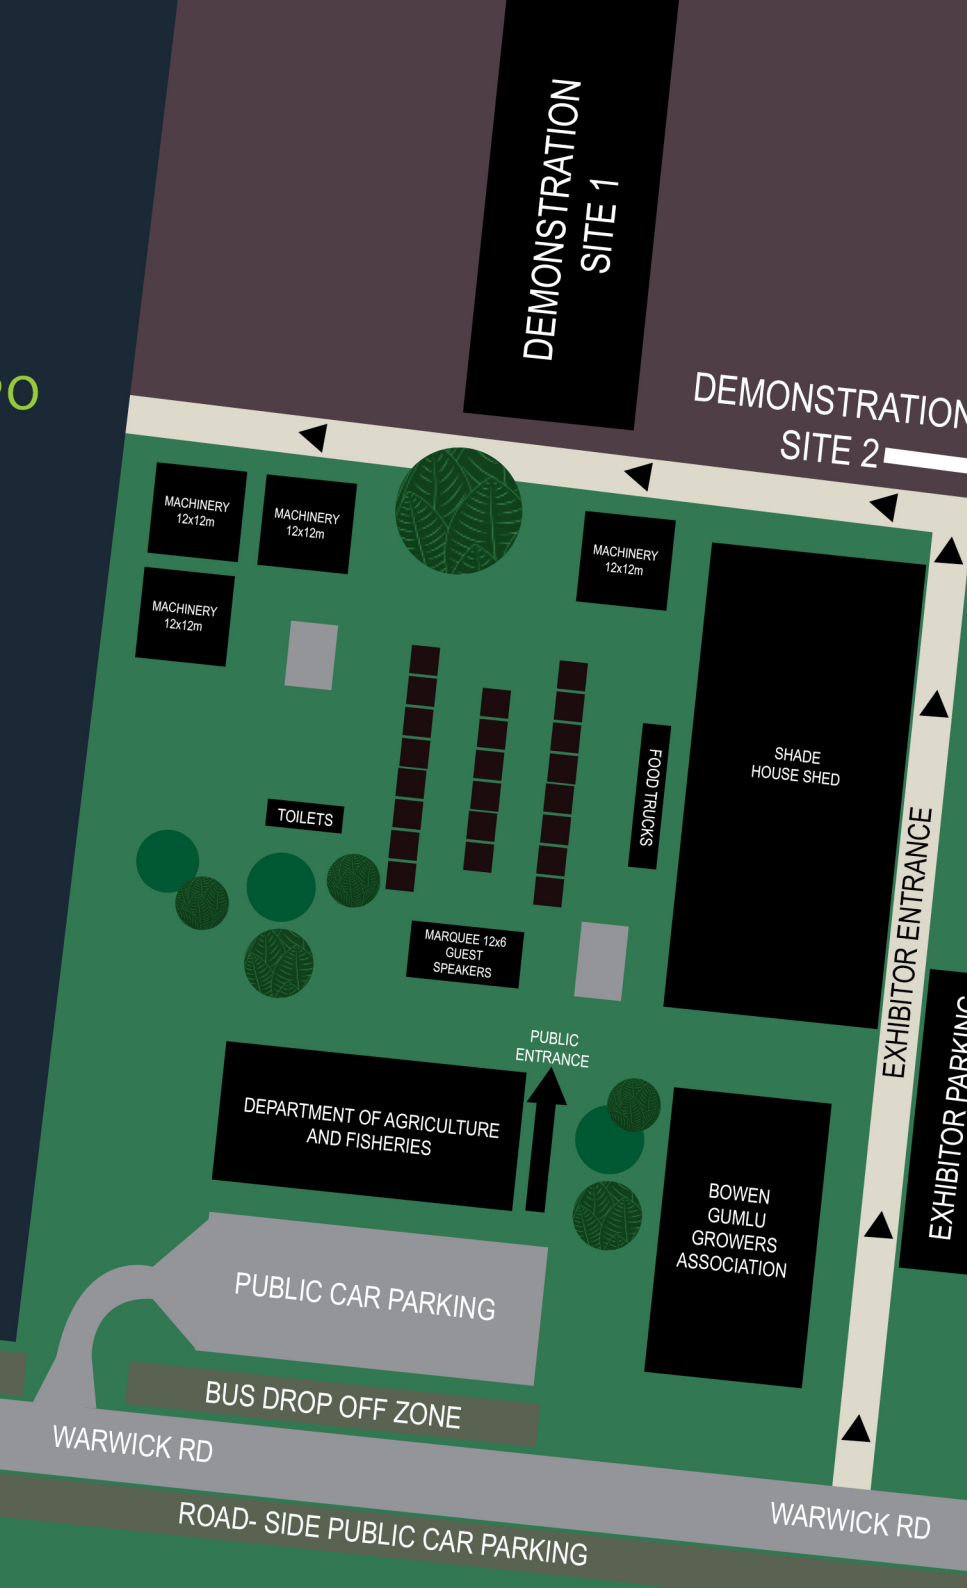

Picture (landscape)

AG INNOVATION EXPO
1 NOV 2024

SITE MAP

BOWEN GUMLU
GROWERS ASSOCIATION INC.
Collectively we grow

Australian Government
Department of Agriculture,
Fisheries and Forestry

Grown In NQ 2024 is supported by funding from the Australian Government Department of Agriculture, Fisheries and Forestry as part of its Support Regional Trade Events Program.